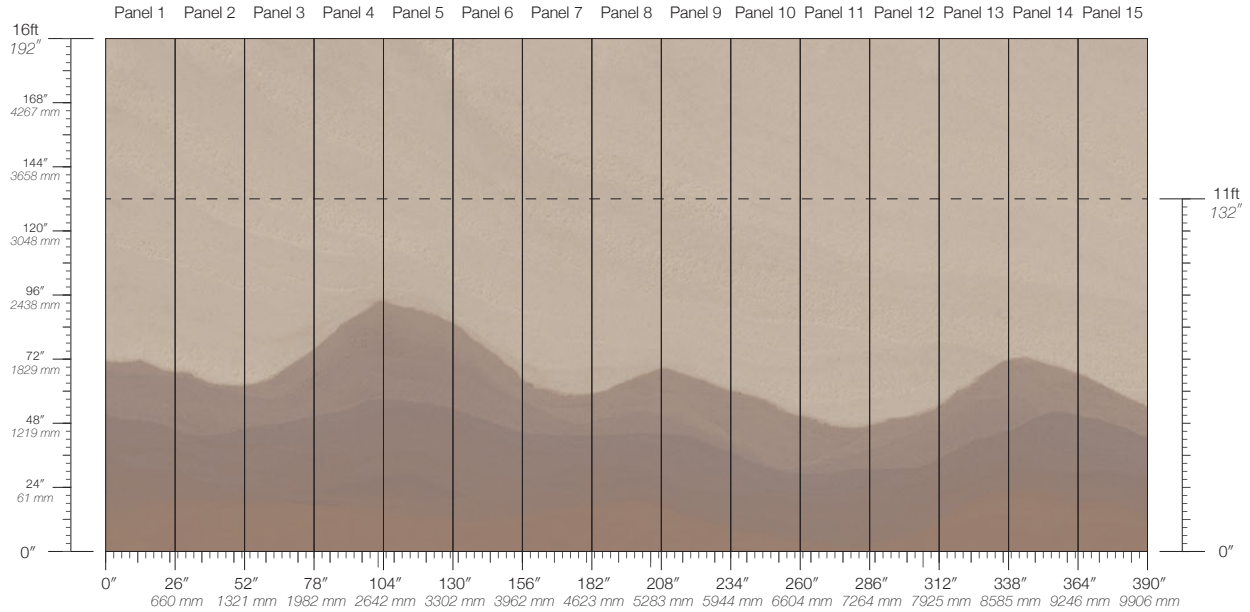

Escape Sediment

Suitable for residential and some commercial projects

COLOR
Sediment

STOCK
Made to order

MAINTENANCE
Water-based cleanser

CONTACT
sales@calicowallpaper.com
+1 718 243 1705
57 Lispenard Street
New York, NY 10013 USA

ITEM
3351

LEAD TIME
4 weeks to print

ENVIRONMENTAL
FSC Certified Content

CONTENT
Clay-Coated Paper

MINIMUM
1 panel

SPECS
100% Cellulose face
Non-woven backing
7.1 oz per linear yard
117 g per linear meter
Smooth surface texture

DISCLAIMER
Refer to our website to see the full mural artwork. Reference the physical sample for color and texture. Panel maps represent mural artwork only.

PANEL WIDTH
26" / 661 mm trimmed

PRICE
Available upon request

PANEL HEIGHT
132" / 3353 mm standard
192" / 4877 mm extended

ORIGIN
USA

TESTING
(US) ASTM E84 Adhered Class A

REPEAT
Non-repeating

DETAILS
Custom options available